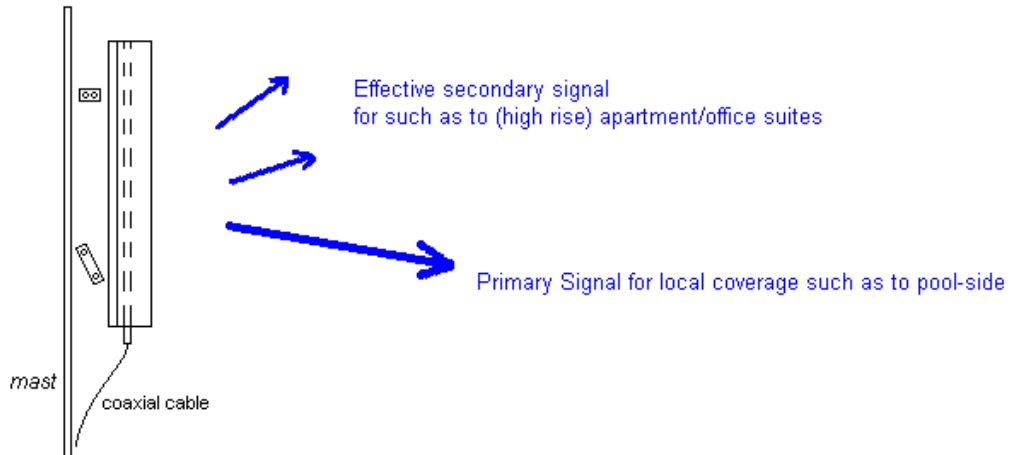

Mounting Configurations for MP-Tech. Stick-Fed Sector Antennas

Low-to-Ground Mount

Medium Height Mount

High Tower/Top-Of-Building Mount