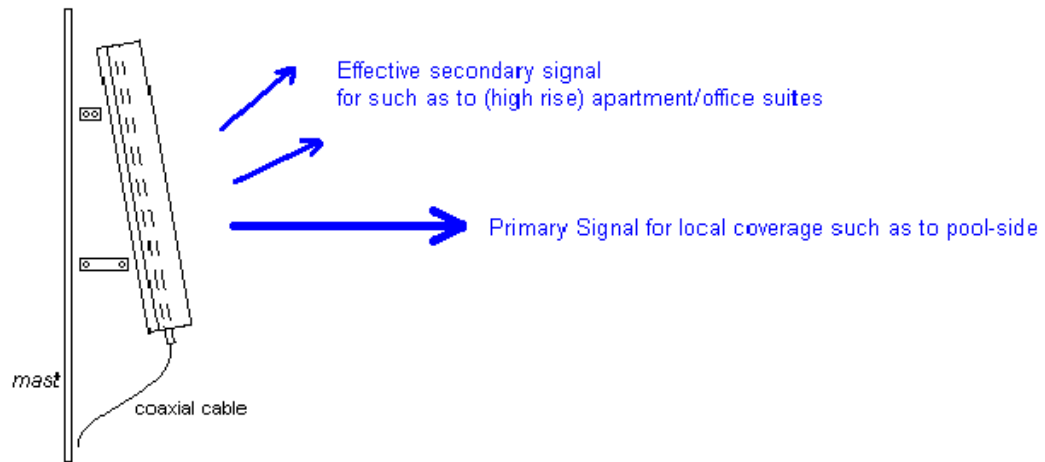

Mounting Configurations for MP-Tech. Stick-Fed Sector Antennas

Low-to-Ground Mount

Medium Height Mount

High Tower/Top-Of-Building Mount